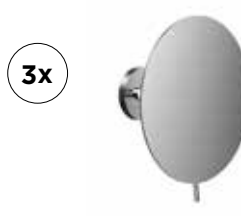

1094 001 38 chrom/chrome
1094 133 38 schwarz/black
1094 139 38 weiss/white
4378 000 00 Klebe-Set / Glue-Set

Klebespiegel,
3-fach, rund, Ø 200 mm, randlos
(emco glue system)
Stick on mirror,
3-times, round, Ø 200 mm, rimless
(emco glue system)