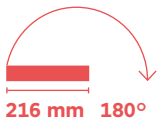

PRIME | LED-Kosmetikspiegel

PRIME | Kosmetikspiegel

mit 3- **und** 7-facher Vergrößerung

MI

Gelenkarm:
Dank 216 mm Länge und 180° Drehbarkeit großzügig nutzbar.
Hinged arm:
Its length of 216 mm and 180° rotatability make it endlessly useful.