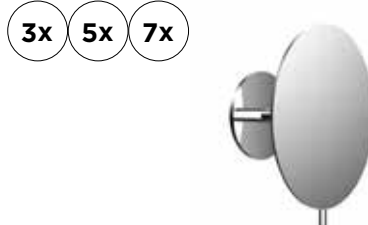

1094 001 34 3-fach/3-times
1094 001 35 5-fach/5-times
1094 001 36 7-fach/7-times

Klebespiegel,
rund, Ø 200 mm, randlos, chrom
Stick on mirror,
round, Ø 200 mm, rimless, chrome