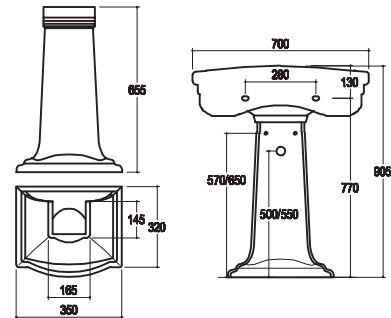

COLONNA/ PEDESTAL/ PEDESTAL

KG 14 white 27030